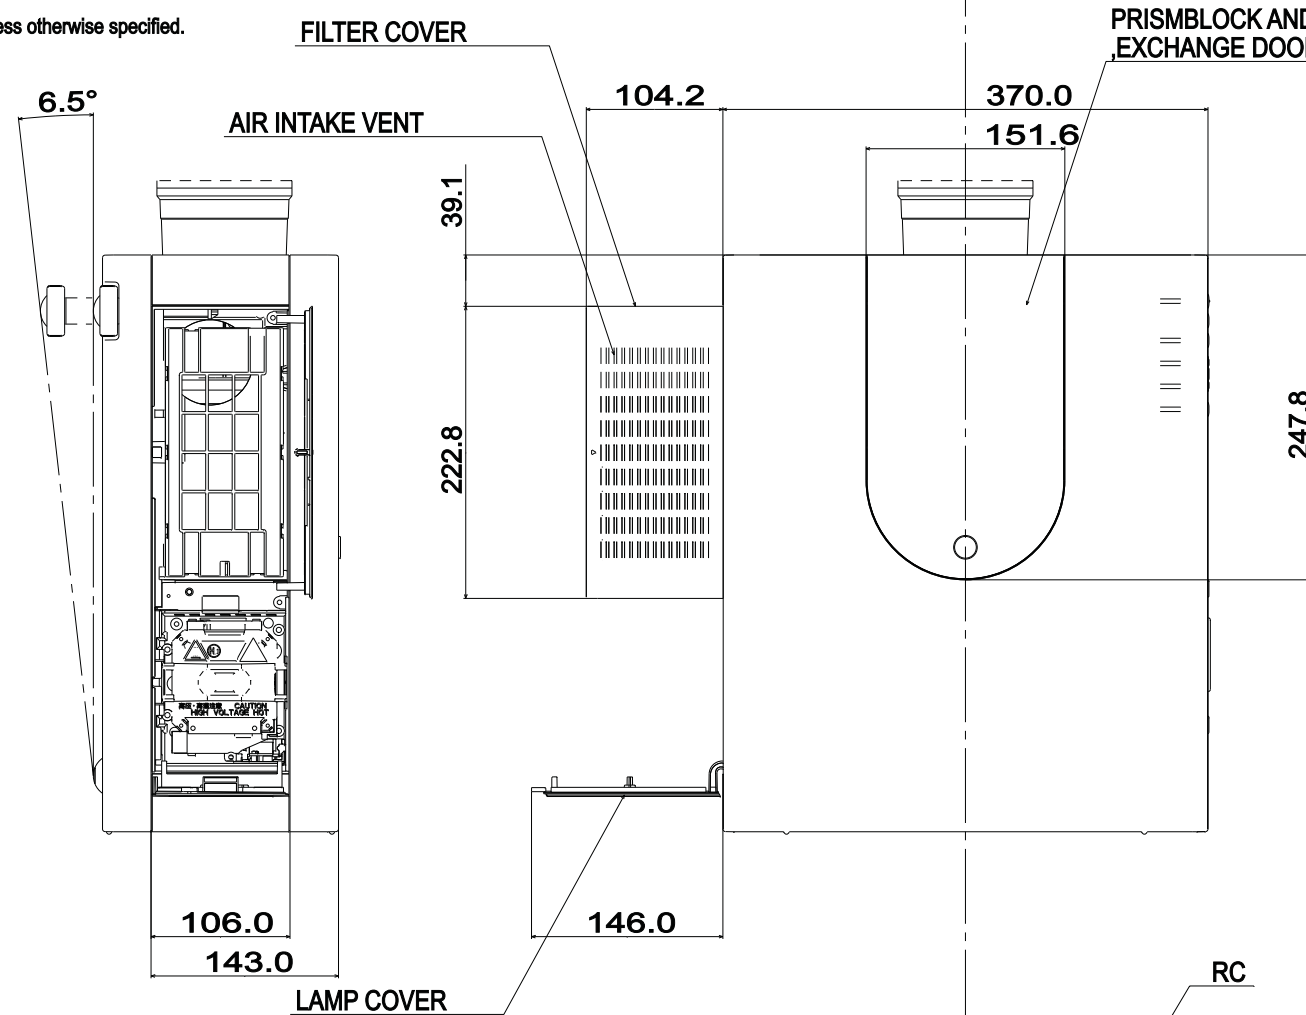

Lens Part Number	Lens	A (TELE)	B (WIDE)
38-809050-xx	LNS-S30	9.7	15.0
38-809051-xx	LNS-S31	45.4	51.1
38-809048-xx	LNS-T31A	73.6	76.6
38-809047-xx	LNS-W31	53.1	53.1
38-809068-xx	LNS-T32	47.1	57.2
38-809049-xx	LNS-W32	25.2	25.2
103-123107-xx	LNS-T33	90.0	104.0
103-140106-xx	LNS-T34	94.7	106.5
103-141107-xx	LNS-W34	73.0	75.0
103-142108-xx	LNS-S32	85.9	
103-143109-xx	LNS-W33	72.1	

ISSUE HISTORY OF:

REV	DESCRIPTION OF CHANGE	BY	PREP DATE
01	Original Release	Phong Nguyen	05-18-12

SET DIM:370.0(W)X180.0(H)X440.0(D)
 SET DIM:370.0(W)X187.0(H)X441.8(487.2)(D)
 (including projection)

NOTE: All dimension in millimeters unless otherwise specified.

KR7**

CHRISTIE® 809 WELLINGTON STREET NORTH
 KITCHENER, ONTARIO, CANADA
 N2G 4Y7

PART DESCRIPTION
 DWG Line LX650-LX700-LHD700

SIZE B	PART NUMBER 020-000122-03	REVISION 01
SCALE 1:1	MASS LBS [KG]	SHEET 1 OF 1