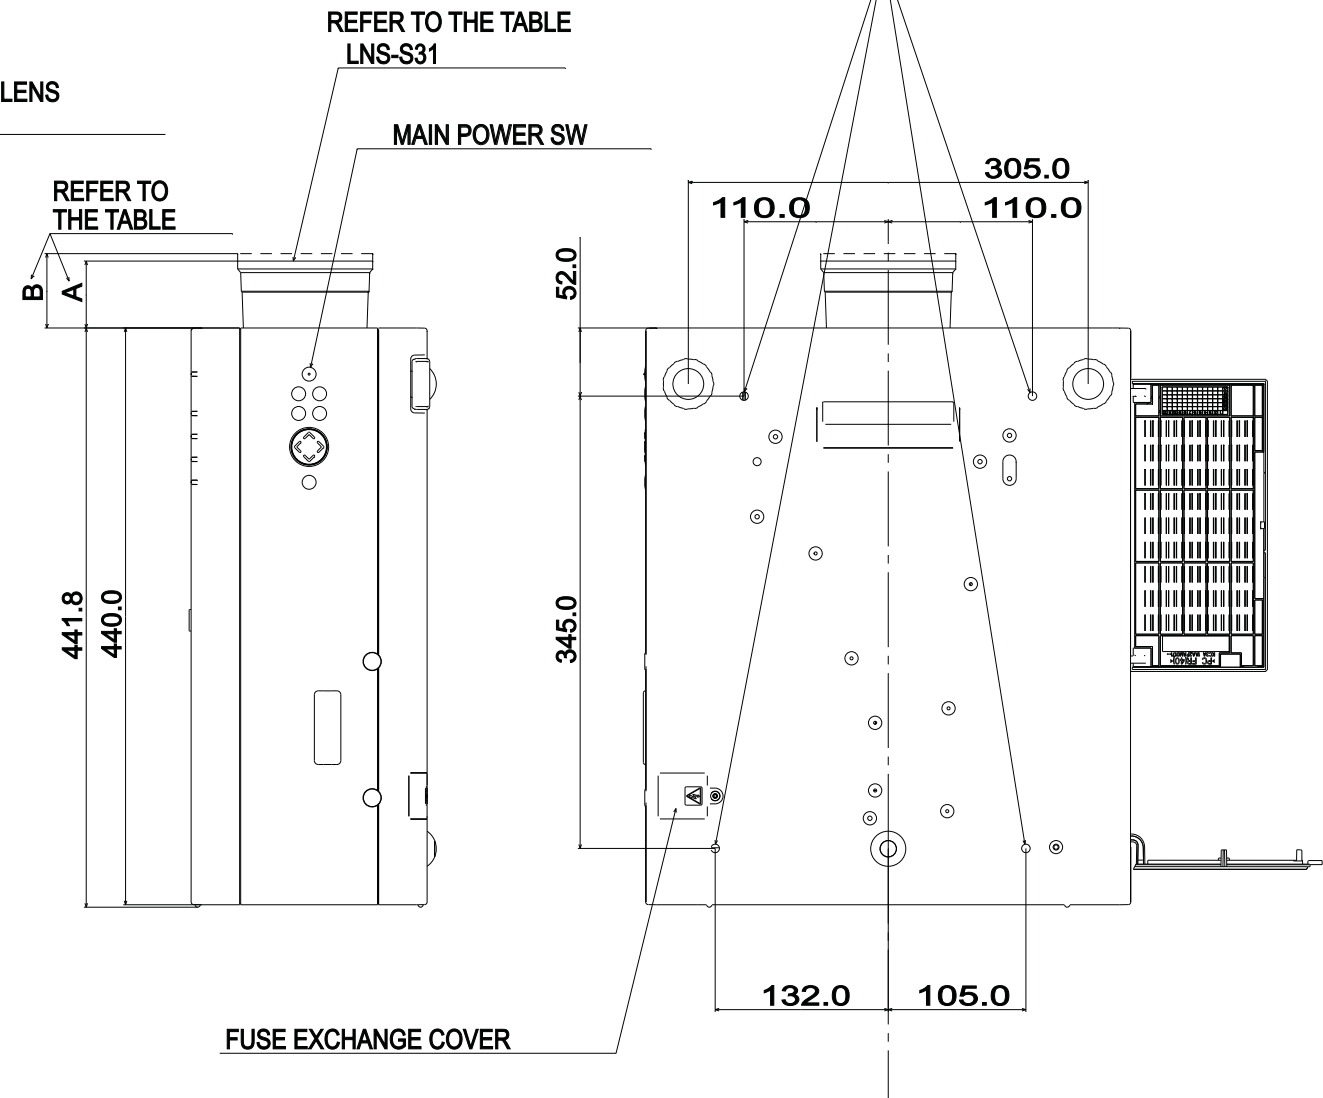

Lens Part Number	Lens	A (TELE)	B (WIDE)
38-809050-xx	LNS-S30	9.7	15.0
38-809051-xx	LNS-S31	45.4	51.1
38-809048-xx	LNS-T31A	73.6	76.6
38-809047-xx	LNS-W31	53.1	53.1
38-809068-xx	LNS-T32	47.1	57.2
38-809049-xx	LNS-W32	25.2	25.2
103-123107-xx	LNS-T33	90.0	104.0
103-140106-xx	LNS-T34	94.7	106.5
103-141107-xx	LNS-W34	73.0	75.0
103-142108-xx	LNS-S32	85.9	
103-143109-xx	LNS-W33	72.1	

ISSUE HISTORY OF:

REV	DESCRIPTION OF CHANGE	BY	PREP DATE
01	Original Release	Phong Nguyen	05-18-12

SET DIM:370.0(W)X180.0(H)X440.0(D)
 SET DIM:370.0(W)X187.0(H)X441.8(487.2)(D)
 (including projection)

NOTE: All dimension in millimeters unless otherwise specified.

KR7**

CHRISTIE® 809 WELLINGTON STREET NORTH
 KITCHENER, ONTARIO, CANADA
 N2G 4Y7

PART DESCRIPTION
 DWG Line LX650-LX700-LHD700

SIZE B	PART NUMBER 020-000122-03	REVISION 01
SCALE 1:1	MASS LBS [KG]	SHEET 1 OF 1