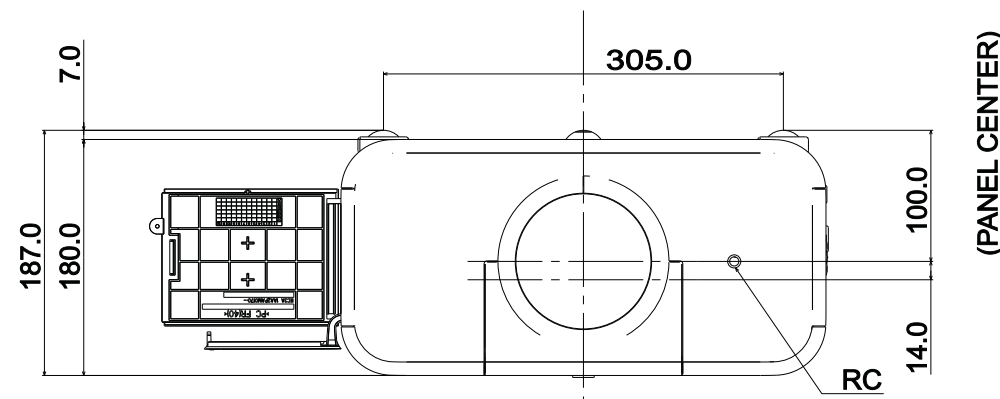

Lens Part Number	Lens	A (TELE)	B (WIDE)
38-809050-xx	LNS-S30	9.7	15.0
38-809051-xx	LNS-S31	45.4	51.1
38-809048-xx	LNS-T31A	73.6	76.6
38-809047-xx	LNS-W31	53.1	53.1
38-809068-xx	LNS-T32	47.1	57.2
38-809049-xx	LNS-W32	25.2	25.2
103-123107-xx	LNS-T33	90.0	104.0
103-140106-xx	LNS-T34	94.7	106.5
103-141107-xx	LNS-W34	73.0	75.0
103-142108-xx	LNS-S32	85.9	
103-143109-xx	LNS-W33	72.1	

ISSUE HISTORY OF:

REV	DESCRIPTION OF CHANGE	BY	PREP DATE
01	Original Release	Phong Nguyen	05-18-12

SET DIM:370.0(W)X180.0(H)X440.0(D)
 SET DIM:370.0(W)X187.0(H)X441.8(487.2)(D)
 (including projection)

NOTE: All dimension in millimeters unless otherwise specified.

KR7**

CHRISTIE® 809 WELLINGTON STREET NORTH
 KITCHENER, ONTARIO, CANADA
 N2G 4Y7

PART DESCRIPTION
 DWG Line LX650-LX700-LHD700

SIZE B	PART NUMBER 020-000122-03	REVISION 01
SCALE 1:1	MASS LBS [KG]	SHEET 1 OF 1