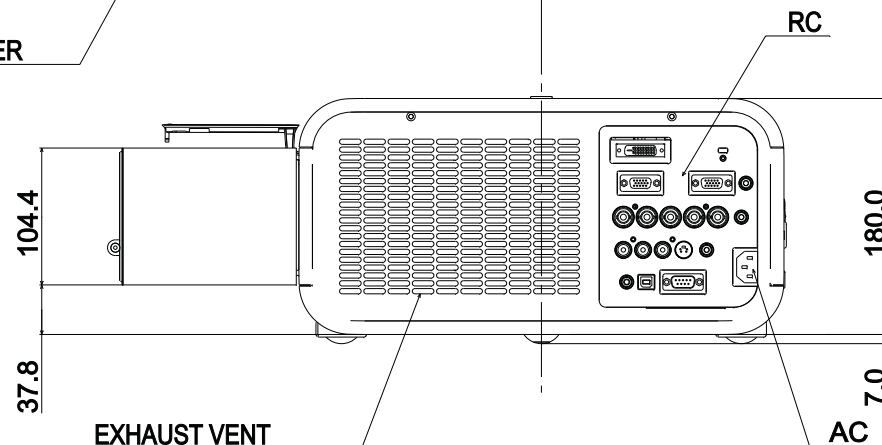

Lens Part Number	Lens	A (TELE)	B (WIDE)
38-809050-xx	LNS-S30	9.7	15.0
38-809051-xx	LNS-S31	45.4	51.1
38-809048-xx	LNS-T31A	73.6	76.6
38-809047-xx	LNS-W31	53.1	53.1
38-809068-xx	LNS-T32	47.1	57.2
38-809049-xx	LNS-W32	25.2	25.2
103-123107-xx	LNS-T33	90.0	104.0
103-140106-xx	LNS-T34	94.7	106.5
103-141107-xx	LNS-W34	73.0	75.0
103-142108-xx	LNS-S32	85.9	
103-143109-xx	LNS-W33	72.1	

ISSUE HISTORY OF:

REV	DESCRIPTION OF CHANGE	BY	PREP DATE
01	Original Release	Phong Nguyen	05-18-12

SET DIM:370.0(W)X180.0(H)X440.0(D)
 SET DIM:370.0(W)X187.0(H)X441.8(487.2)(D)
 (including projection)

NOTE: All dimension in millimeters unless otherwise specified.

KR7**

CHRISTIE® 809 WELLINGTON STREET NORTH
 KITCHENER, ONTARIO, CANADA
 N2G 4Y7

PART DESCRIPTION
 DWG Line LX650-LX700-LHD700

SIZE B	PART NUMBER 020-000122-03	REVISION 01
SCALE 1:1	MASS LBS [KG]	SHEET 1 OF 1